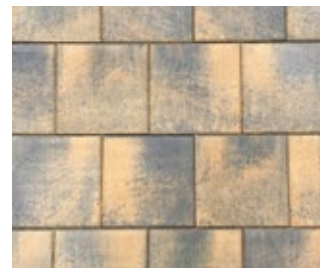

PREMIUM BLEND

Port Blend Flagpave

1800 191 131
australianpaving.com.au

PREMIUM BLEND

Features

- Multi-purpose pavers in a variety of different shapes and sizes
- Wide range of special blended colours
- Quick and easy to install

Colour range*

Port Blend

Bondi Blend

Copper Tone

Sunset Glow

Ghost Gum

Sunset Glow Flagpave